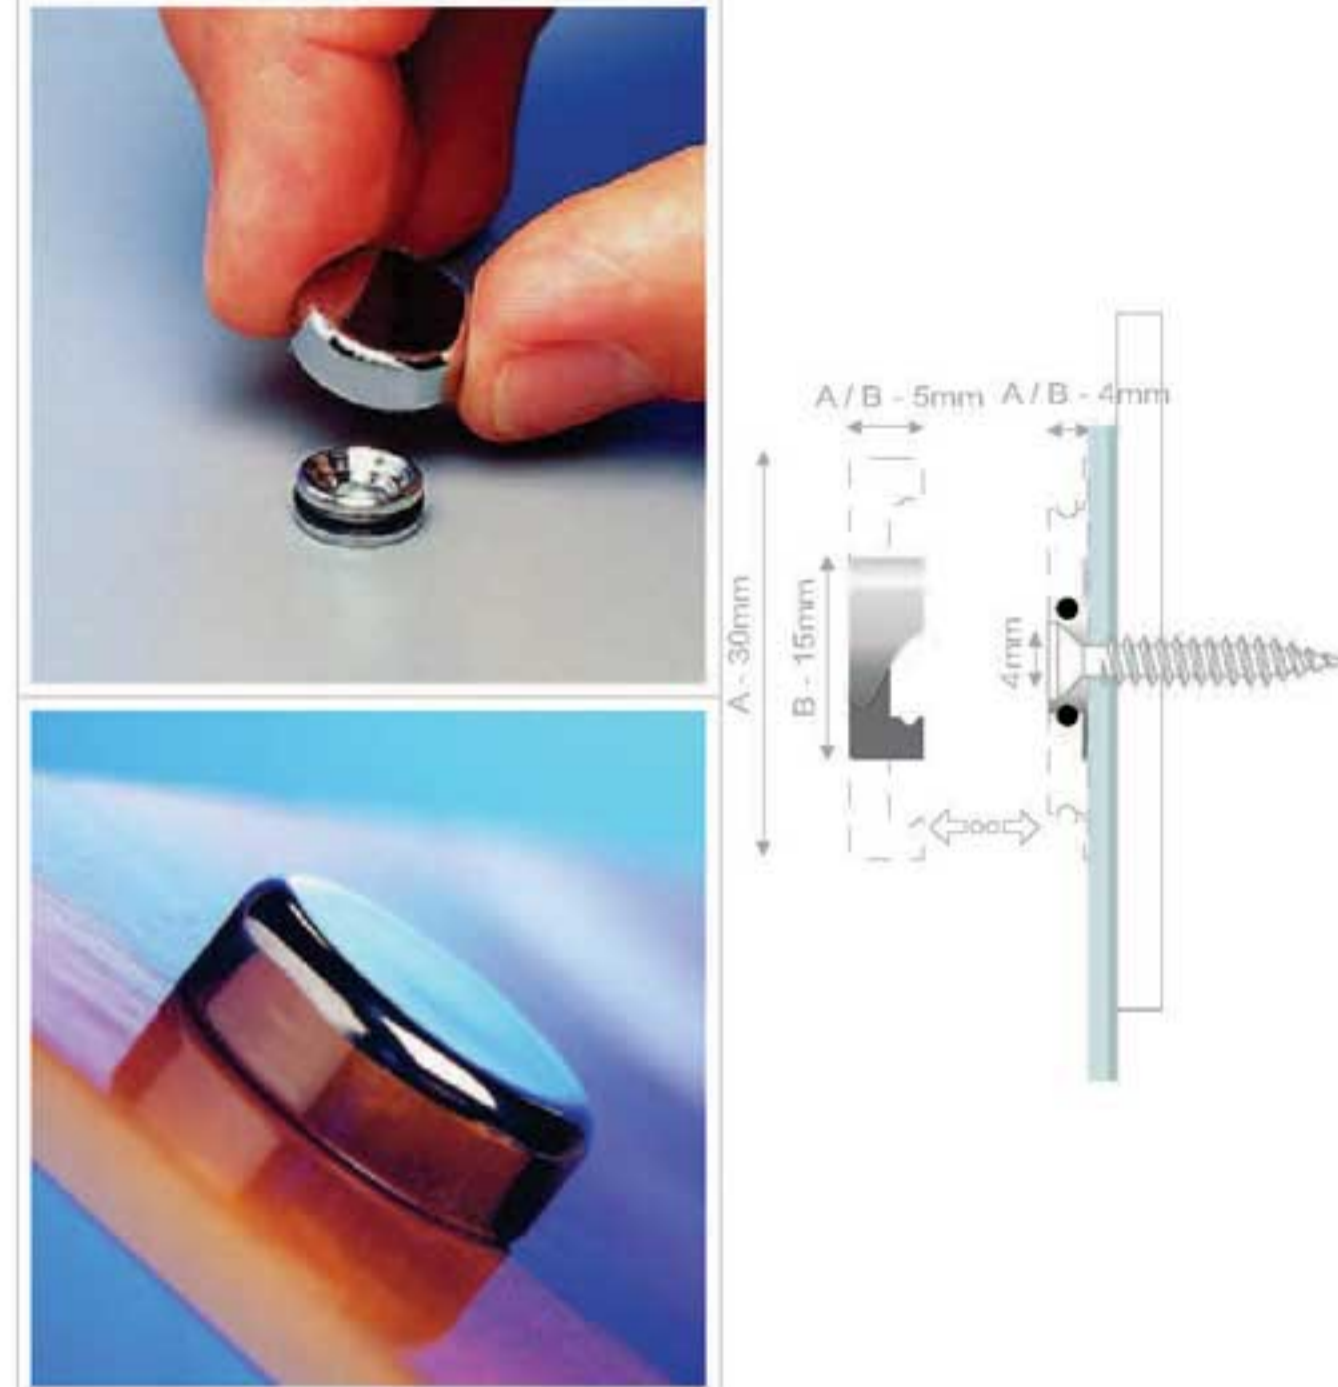

Fisso Maxi (DOURADO)
REF: FM2525GD

~~8,25 €~~

5,78 €

Mín
4 pçs

Fisso Micro (DOURADO)
REF: FMI1500GD

~~2,25 €~~

1,58 €

Mín
8 pçs