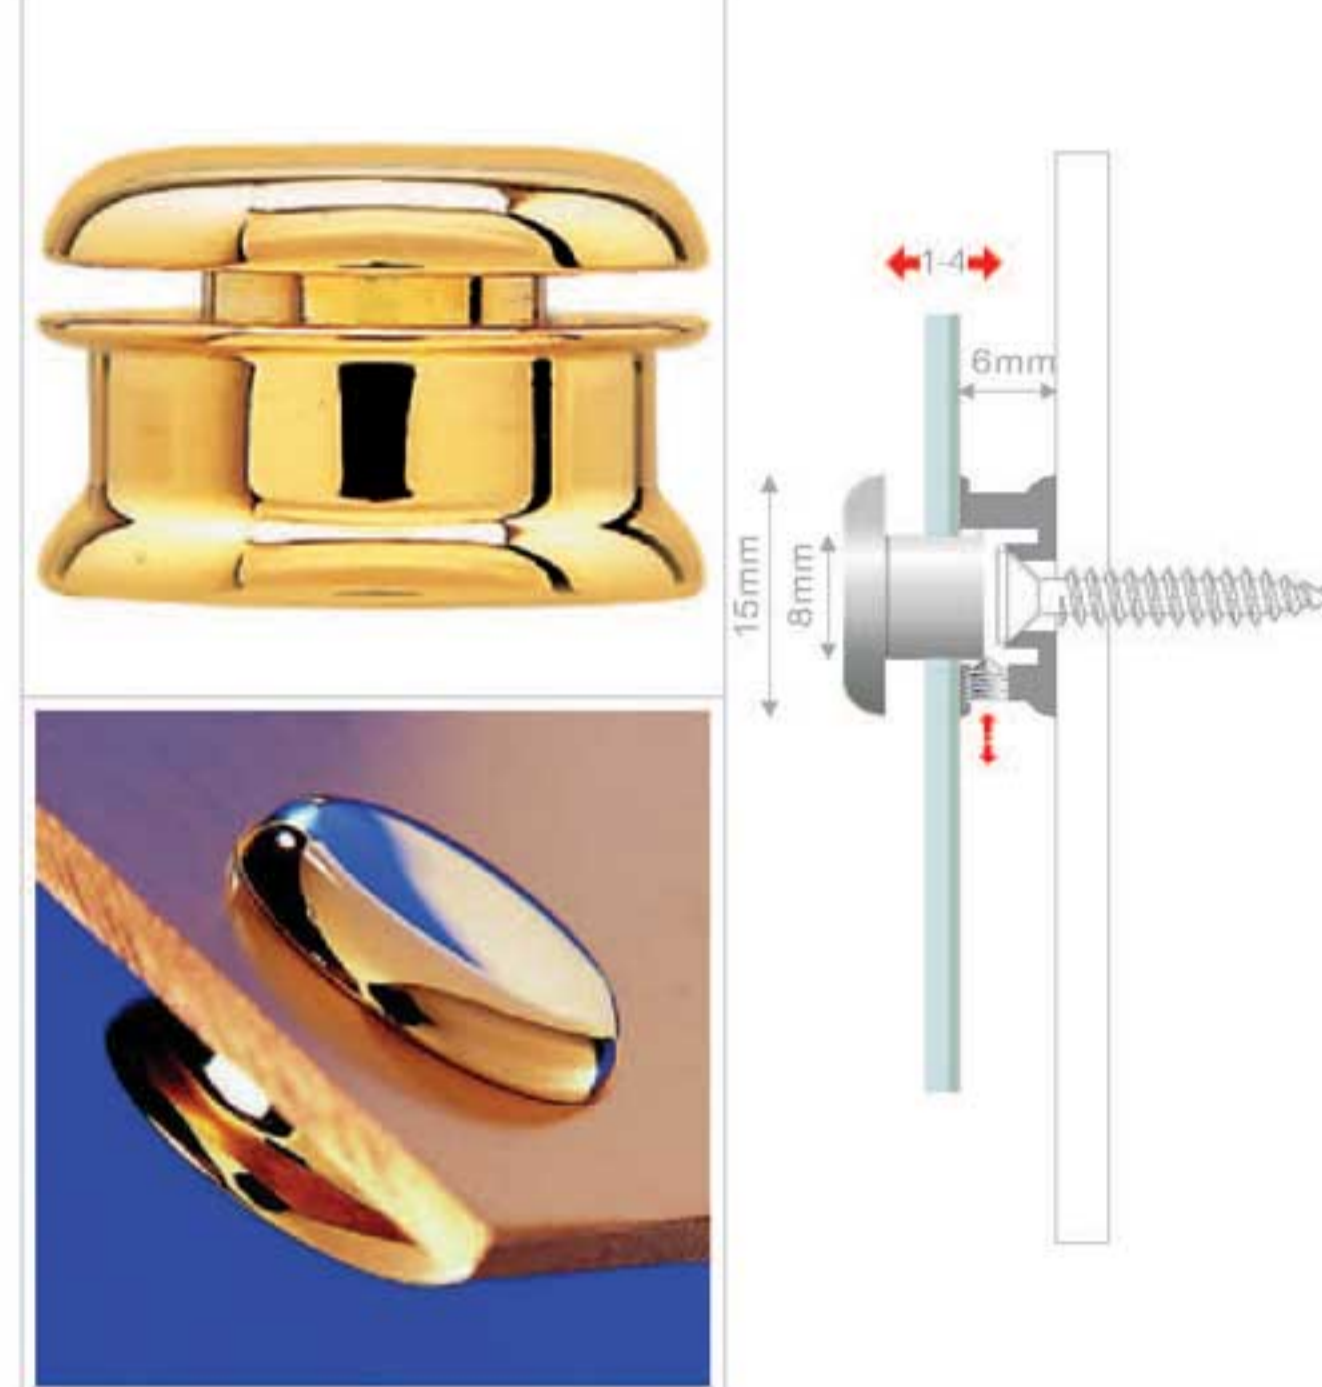

Fisso Mini (DOURADO)
REF: FN1506GD