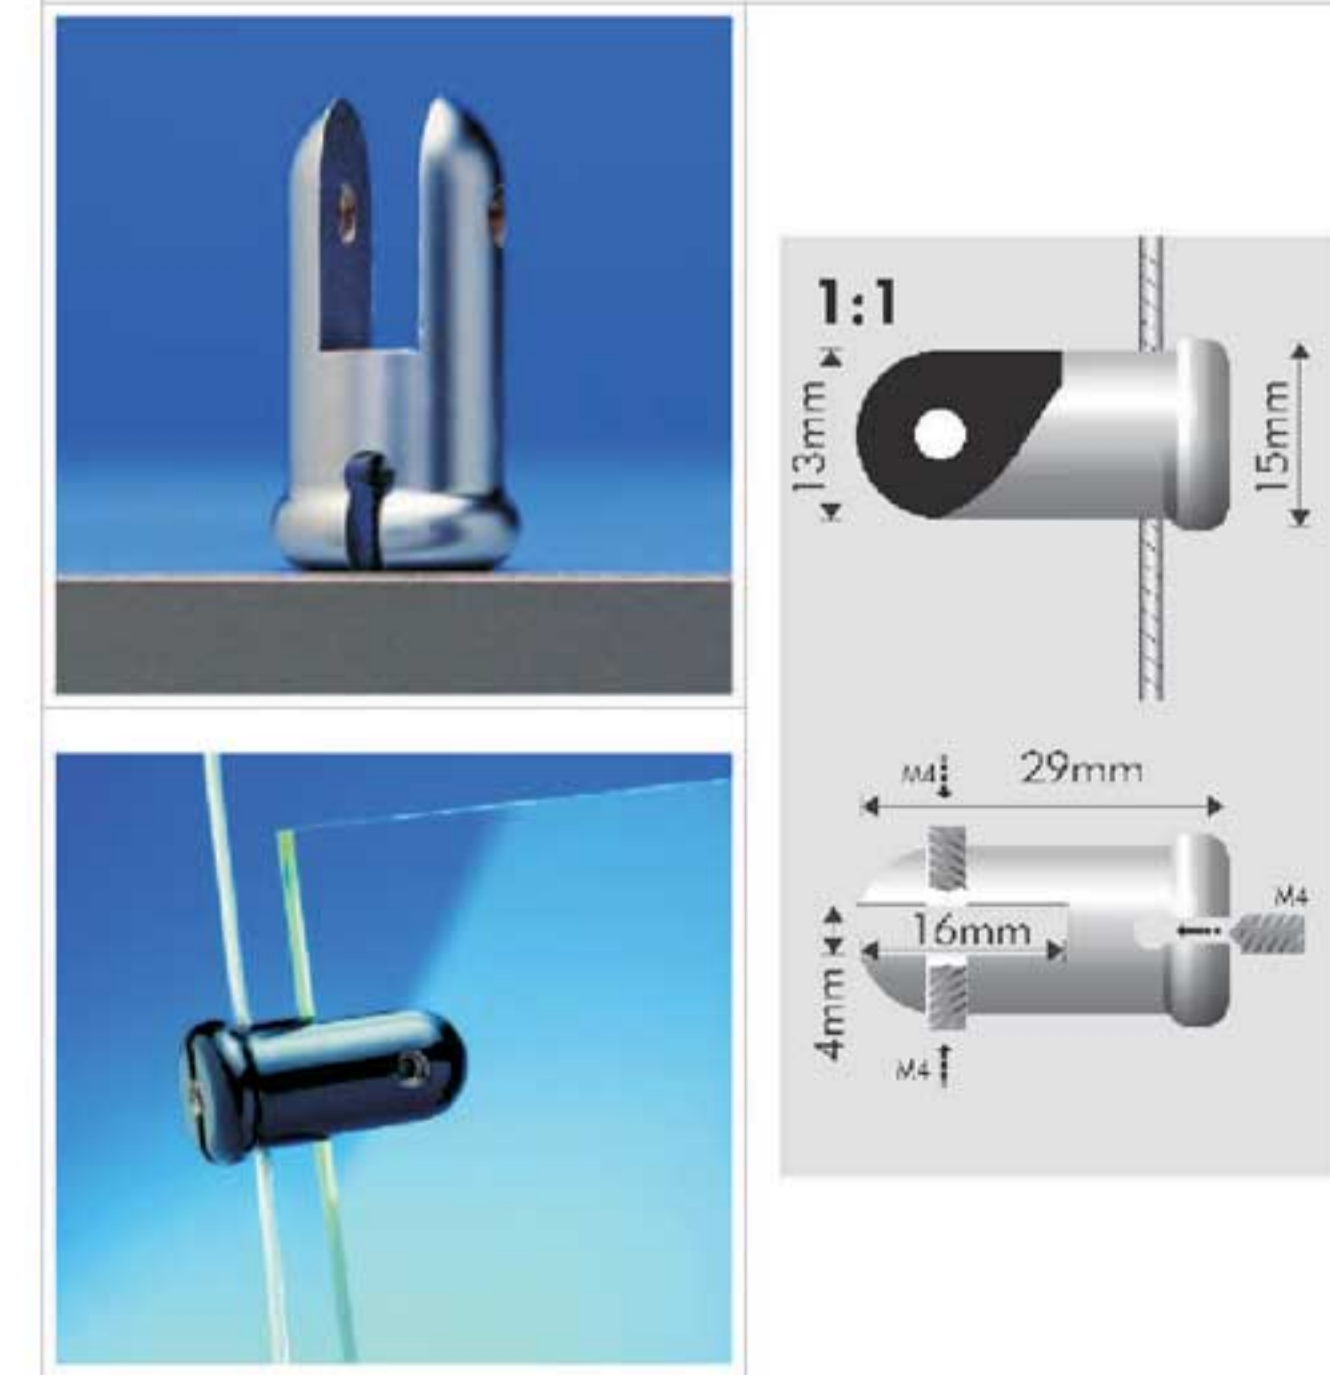

Fly Signhold (DOURADO)
REF: YSS1529GD

~~4,28 €~~

2,14 €

Mín
4 pçs

Fly Signhold Double (DOURADO)
REF: YSD1544GD

~~6,20 €~~

3,10 €

Mín
2 pçs