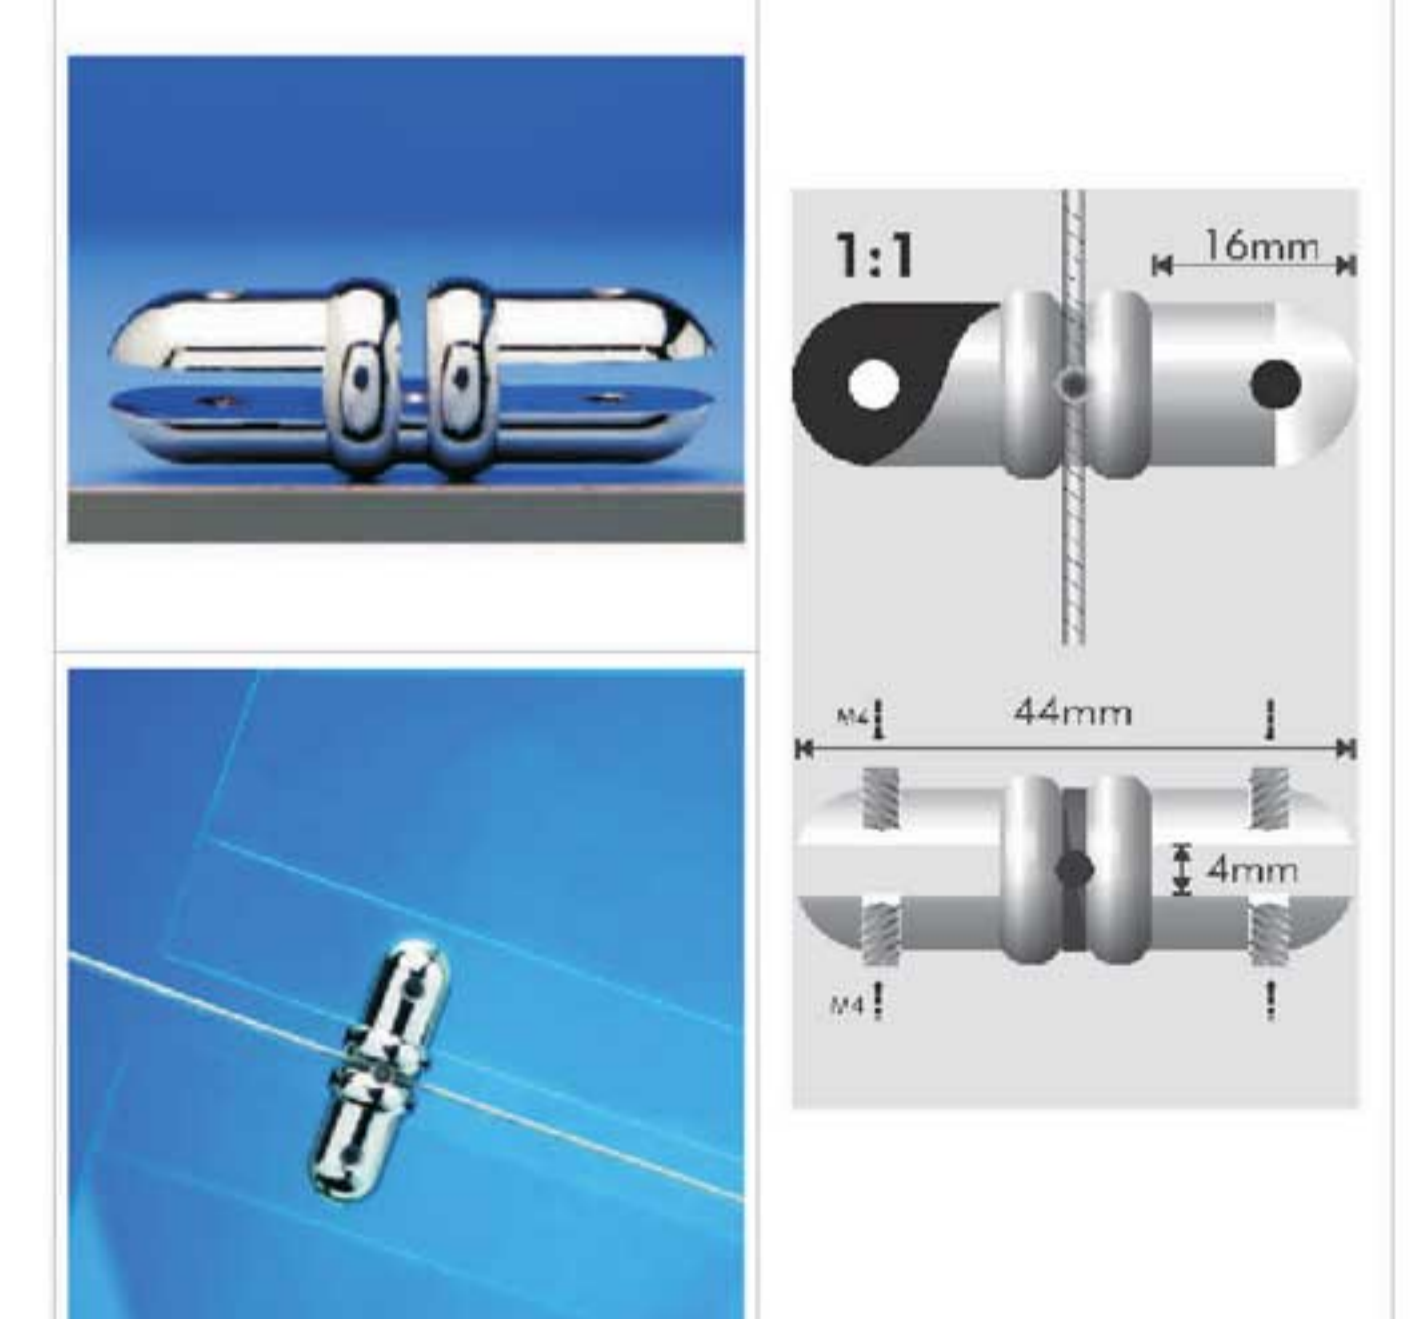

Fly Signhold (DOURADO)
REF: YSS1529GD

~~4,28 €~~

2,14 €

Mín
4 pçs

Fly Signhold Double (DOURADO)
REF: YSD1544GD

~~6,20 €~~

3,10 €

Mín
2 pçs