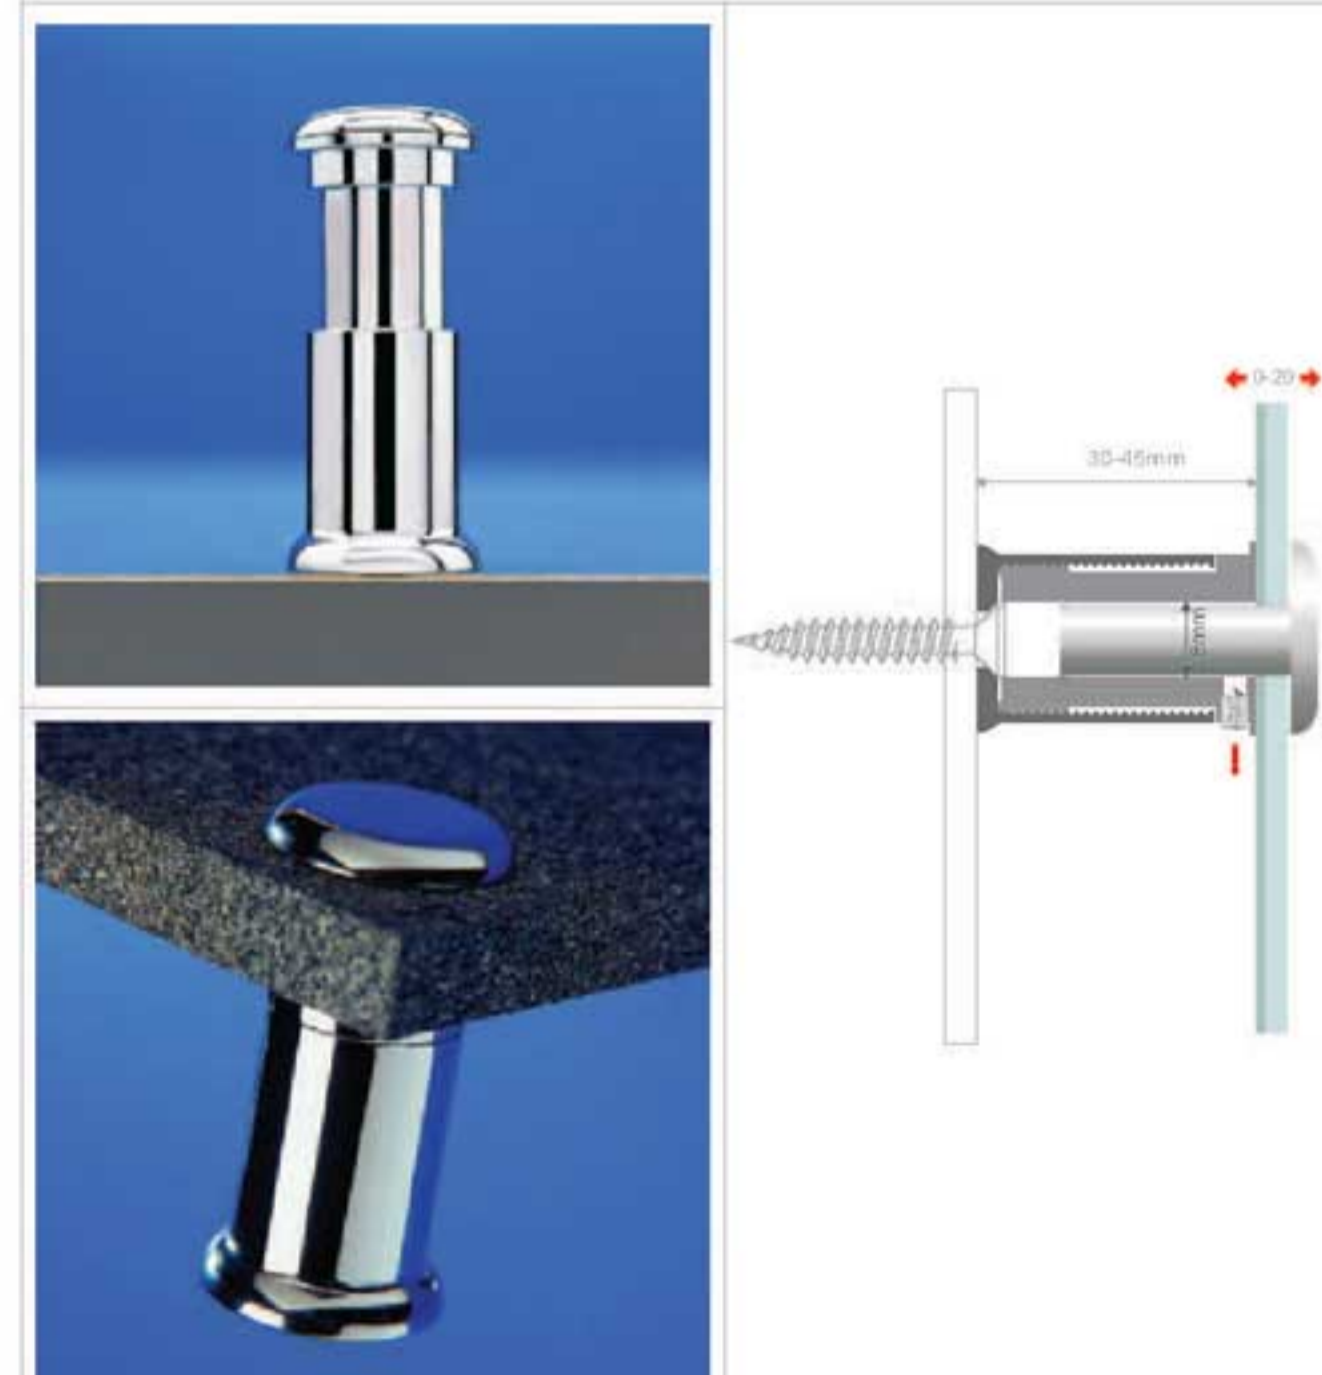

Fisso Zoom (DOURADO)
REF: FZ2027GD